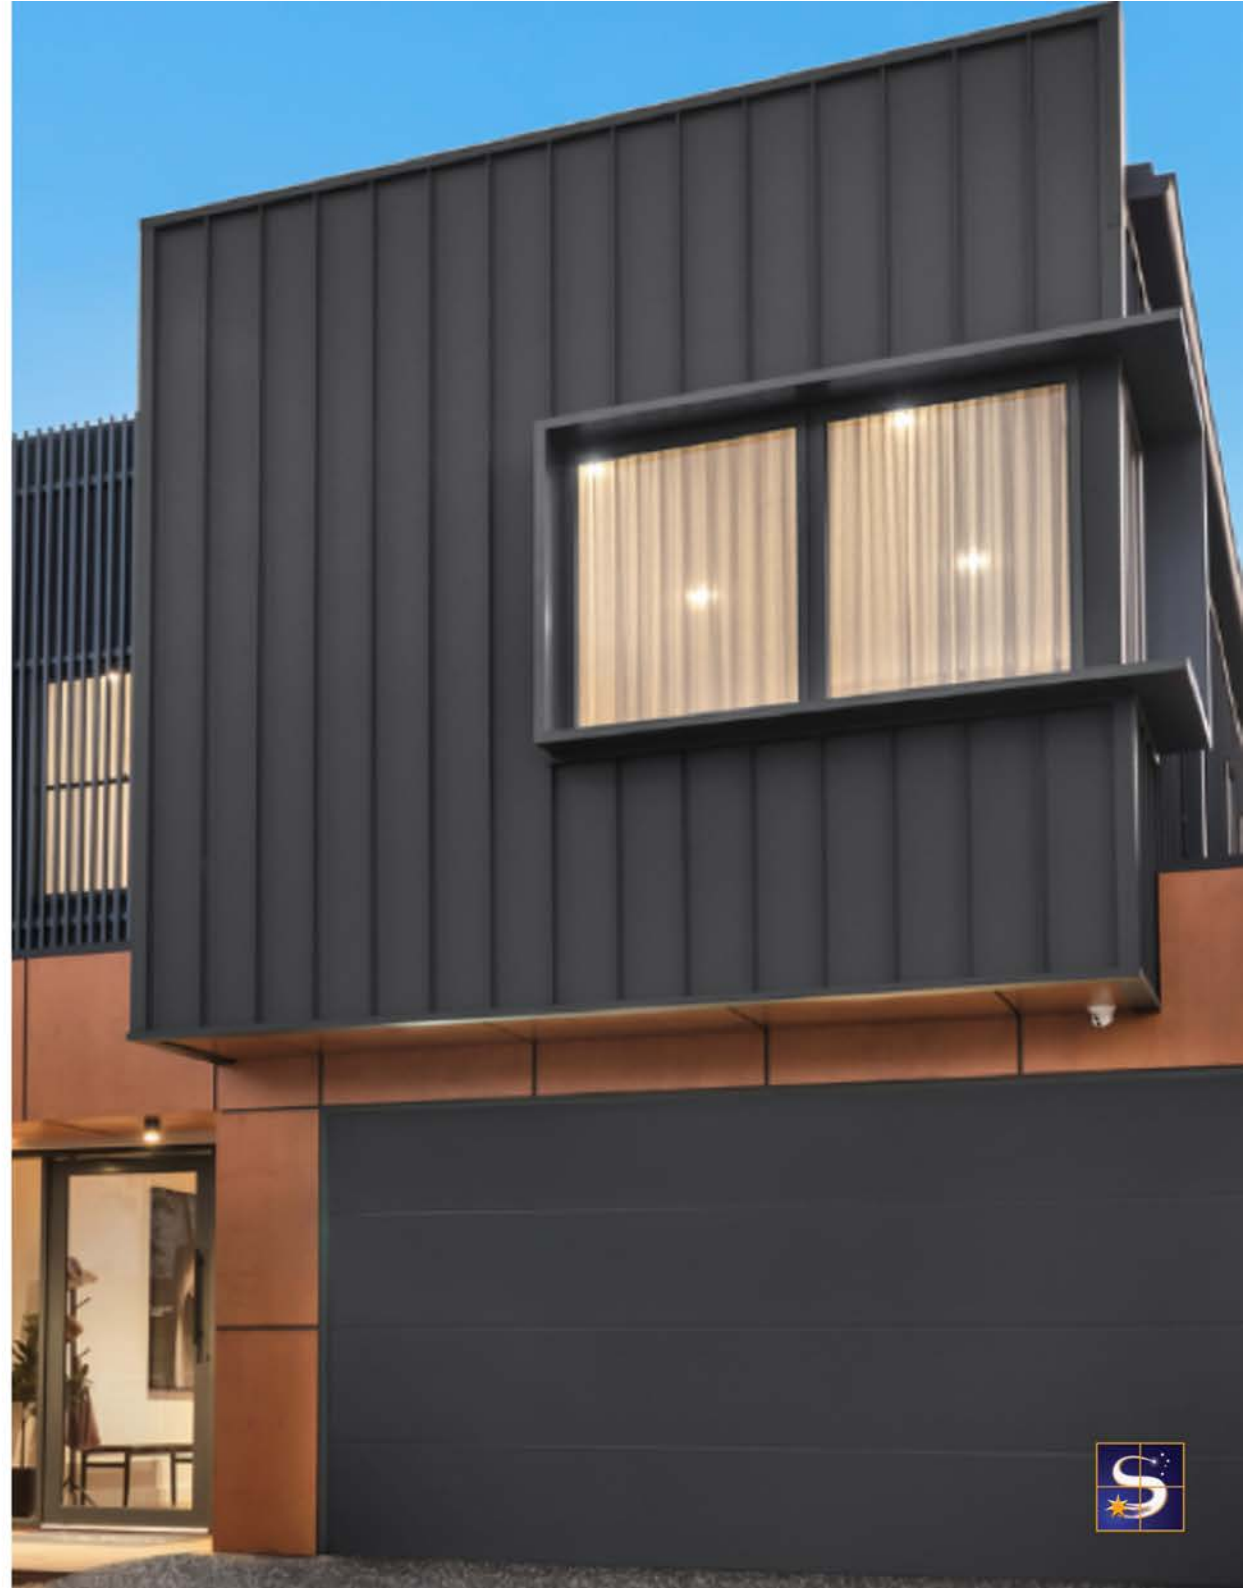

Aluminium Powder Coat Options

Southern Star Aluminium Windows & Doors offer a range of standard powdercoat colours to choose from. These colours are both popular and stylish, reflecting the market trends of today with many being ColorBond® compatible.

Our standard colour range is available in two finishes; a standard matte powder coat, or in the new Textura® powder coat.

Finishes

Standard

A standard, smooth, matte finish powdercoat.

Textura

Interpon Textura® features an 'anti-mar' finish and advanced powder technology designed to protect from surface abrasions whether in-situ or during transport.