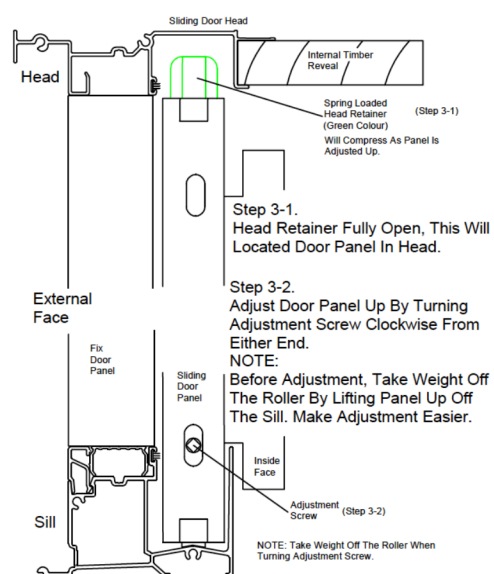

Southern Star Aluminium Windows & Doors

ASD150 - 150 Series Aluminium Sliding Door

Installation Details

Step 1. Transporting / Moving Door Panel.

Step 2. Installing Sliding Door Panel.

Step 3. Adjusting Door Panel

Step 4. Operating Door Panel