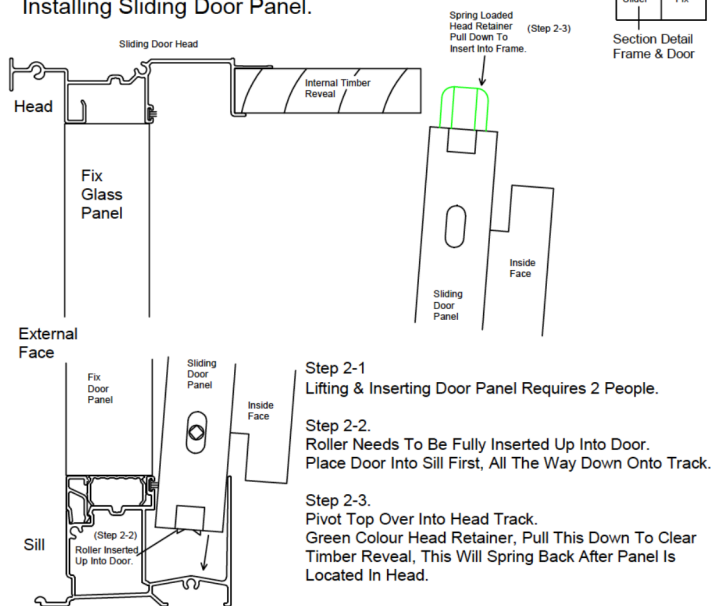

Southern Star Aluminium Windows & Doors

ASD150 - 150 Series Aluminium Sliding Door

Installation Details

Step 1. Transporting / Moving Door Panel.

Step 2. Installing Sliding Door Panel.

Step 3. Adjusting Door Panel

Step 4. Operating Door Panel