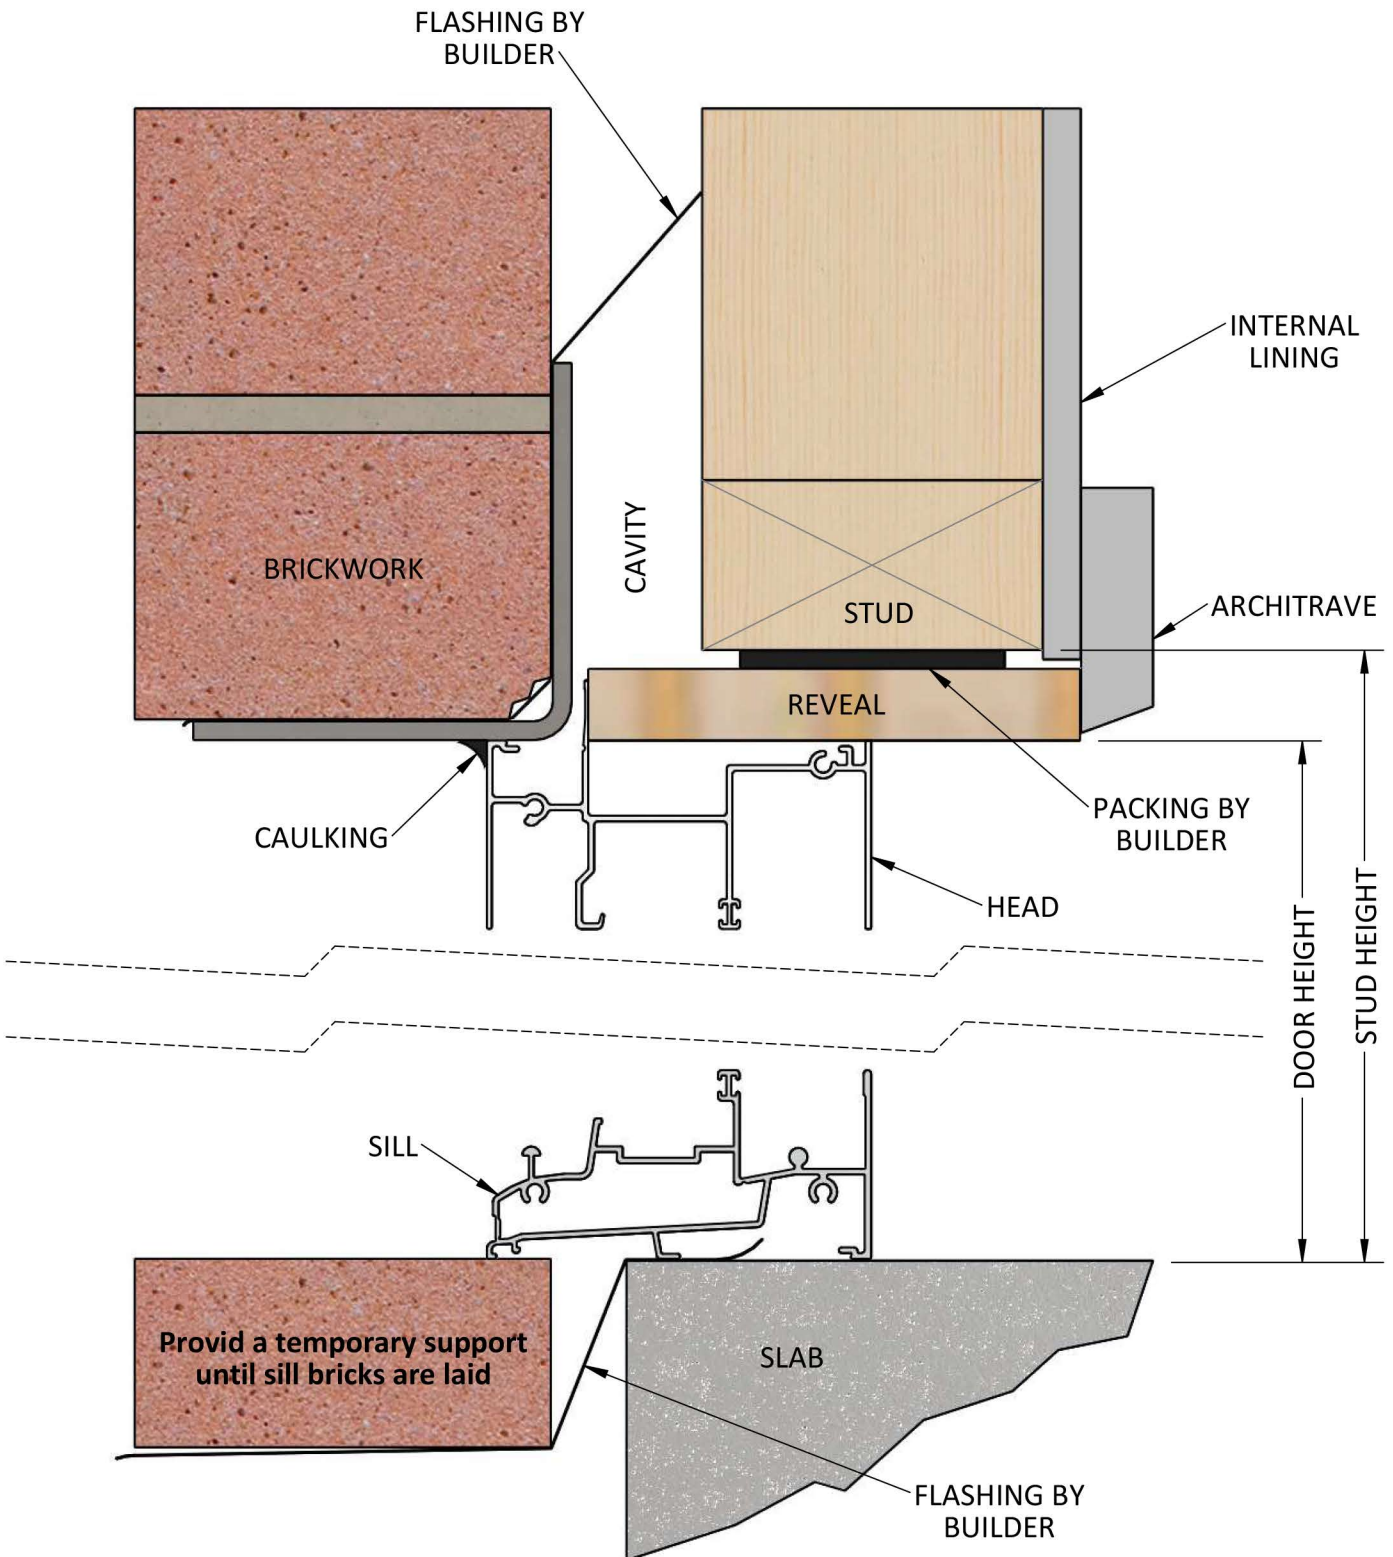

HOME

SOUTHERN STAR WINDOWS

ASD300 SERIES SLIDING DOOR
SUBJECT: INSTALLATION DETAILS

TECHNICAL MANUAL

PAGE: ASD300.8.1

DATE: DEC 2014

BRICK VENEER

HOME

SOUTHERN STAR WINDOWS

ASD300 SERIES SLIDING DOOR

SUBJECT: INSTALLATION DETAILS

TECHNICAL MANUAL

PAGE: ASD300.8.2

DATE: DEC 2014

BRICK VENEER