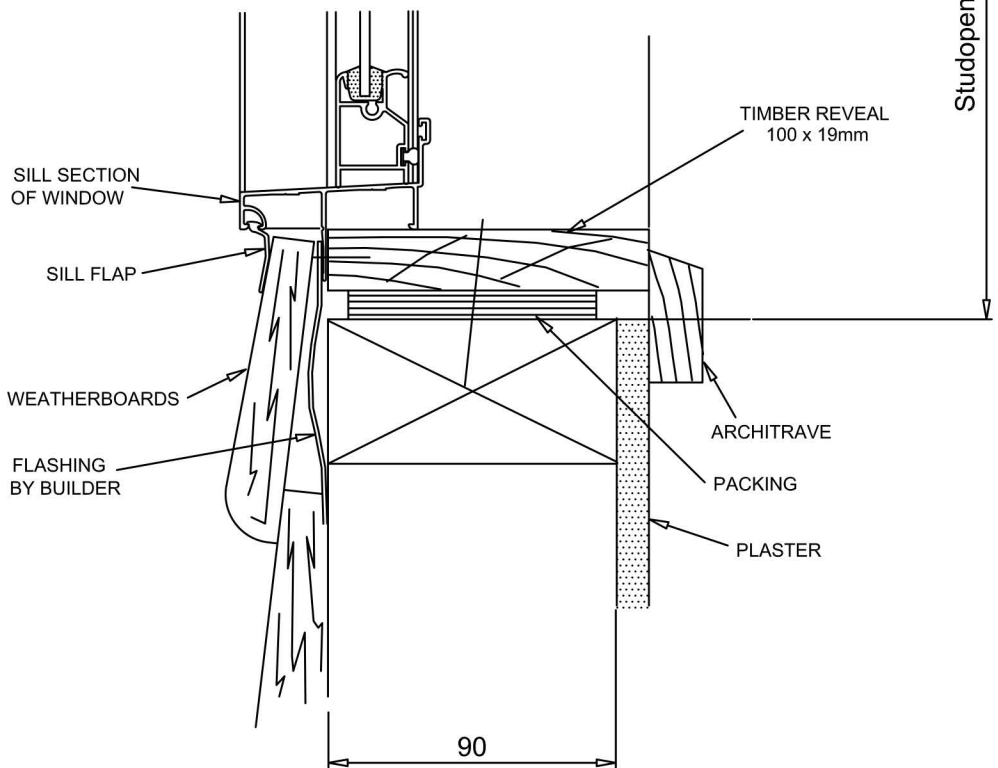

ADW100 SERIES WINDOW

SUBJECT: Installation details Weatherboards

TYPICAL HEAD DETAIL
(WALL OVER WINDOW)

TYPICAL SILL DETAIL

TYPICAL HEAD DETAIL
(EAVES OVER WINDOW)

TYPICAL JAMB DETAIL

TYPICAL HEAD DETAIL

(WALL OVER WINDOW)

TYPICAL SILL DETAIL

TYPICAL JAMB DETAIL