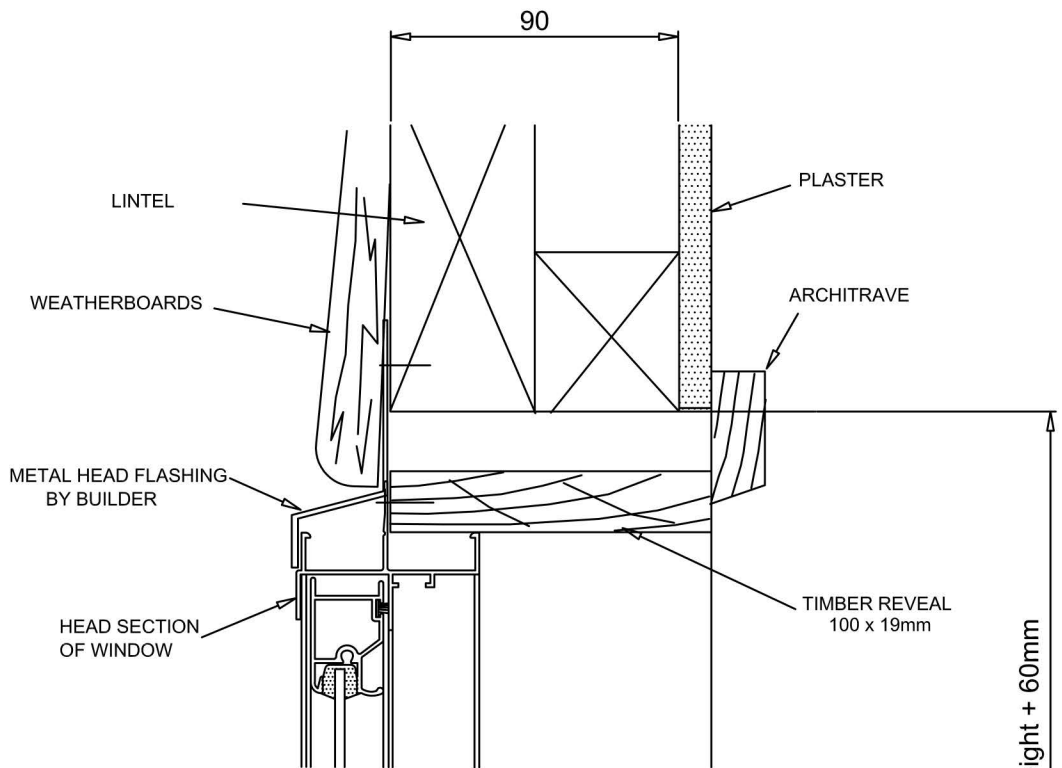

ADW100 SERIES WINDOW

SUBJECT: Installation details Weatherboards

TYPICAL HEAD DETAIL
(WALL OVER WINDOW)

TYPICAL SILL DETAIL

TYPICAL HEAD DETAIL
(EAVES OVER WINDOW)

TYPICAL JAMB DETAIL

TYPICAL HEAD DETAIL

(WALL OVER WINDOW)

TYPICAL SILL DETAIL

TYPICAL JAMB DETAIL