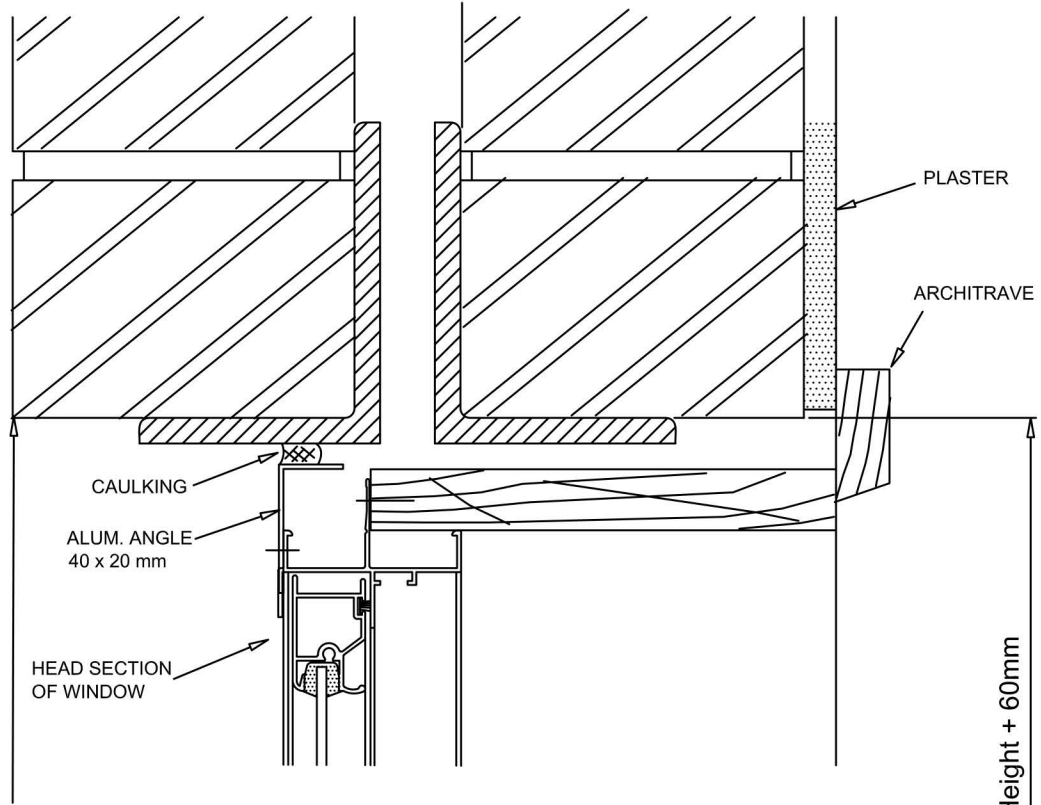

ADW100 SERIES WINDOW

SUBJECT: Installation details Weatherboards

TYPICAL HEAD DETAIL
(WALL OVER WINDOW)

TYPICAL SILL DETAIL

TYPICAL HEAD DETAIL
(EAVES OVER WINDOW)

TYPICAL JAMB DETAIL

TYPICAL HEAD DETAIL

(WALL OVER WINDOW)

TYPICAL SILL DETAIL

TYPICAL JAMB DETAIL