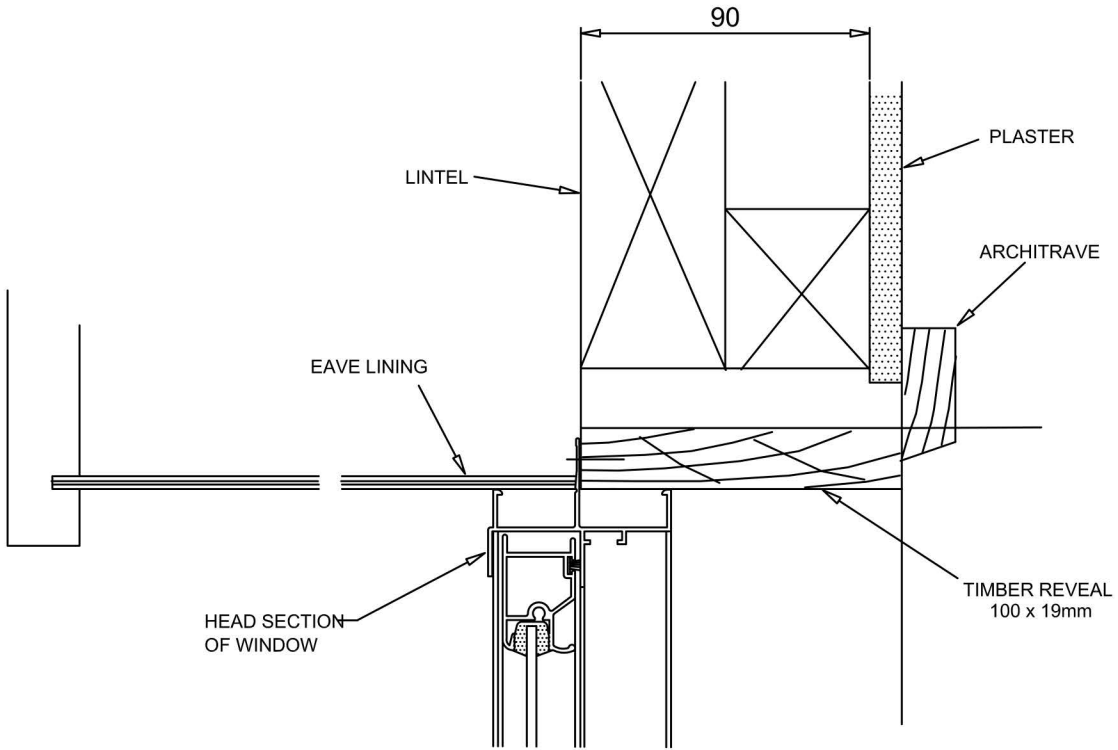

ADW100 SERIES WINDOW

SUBJECT: Installation details Weatherboards

TYPICAL HEAD DETAIL
(WALL OVER WINDOW)

TYPICAL SILL DETAIL

TYPICAL HEAD DETAIL
(EAVES OVER WINDOW)

TYPICAL JAMB DETAIL

TYPICAL HEAD DETAIL

(WALL OVER WINDOW)

TYPICAL SILL DETAIL

TYPICAL JAMB DETAIL