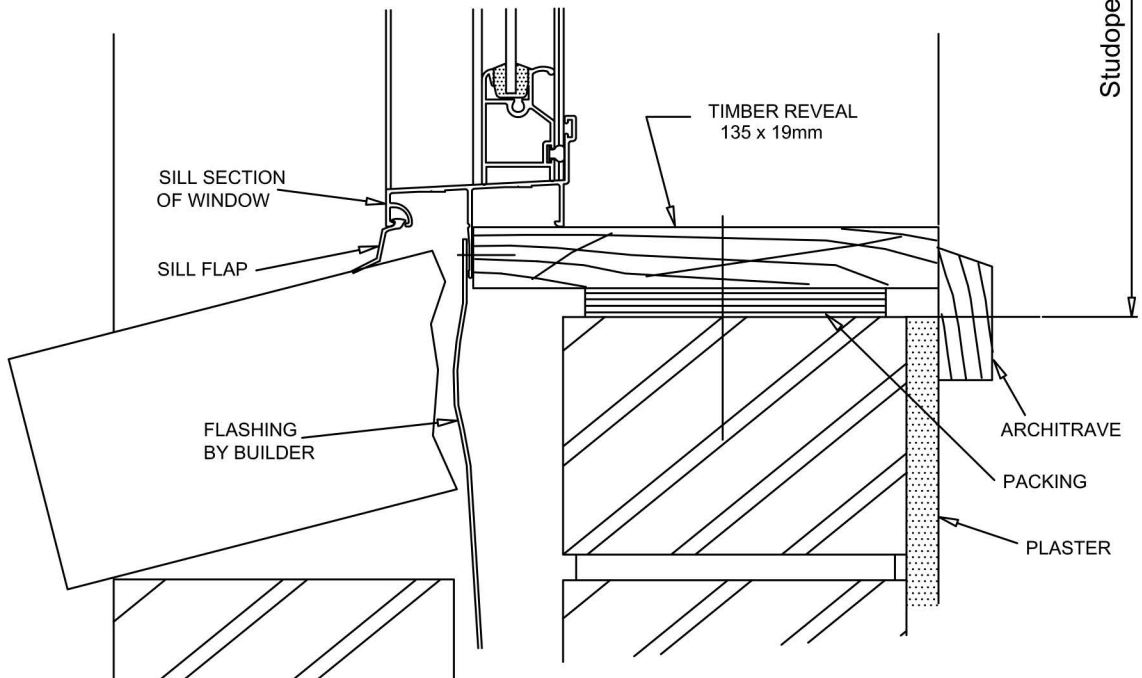

ADW100 SERIES WINDOW

SUBJECT: Installation details Weatherboards

TYPICAL HEAD DETAIL
(WALL OVER WINDOW)

TYPICAL SILL DETAIL

TYPICAL HEAD DETAIL
(EAVES OVER WINDOW)

TYPICAL JAMB DETAIL

TYPICAL HEAD DETAIL

(WALL OVER WINDOW)

TYPICAL SILL DETAIL

TYPICAL JAMB DETAIL