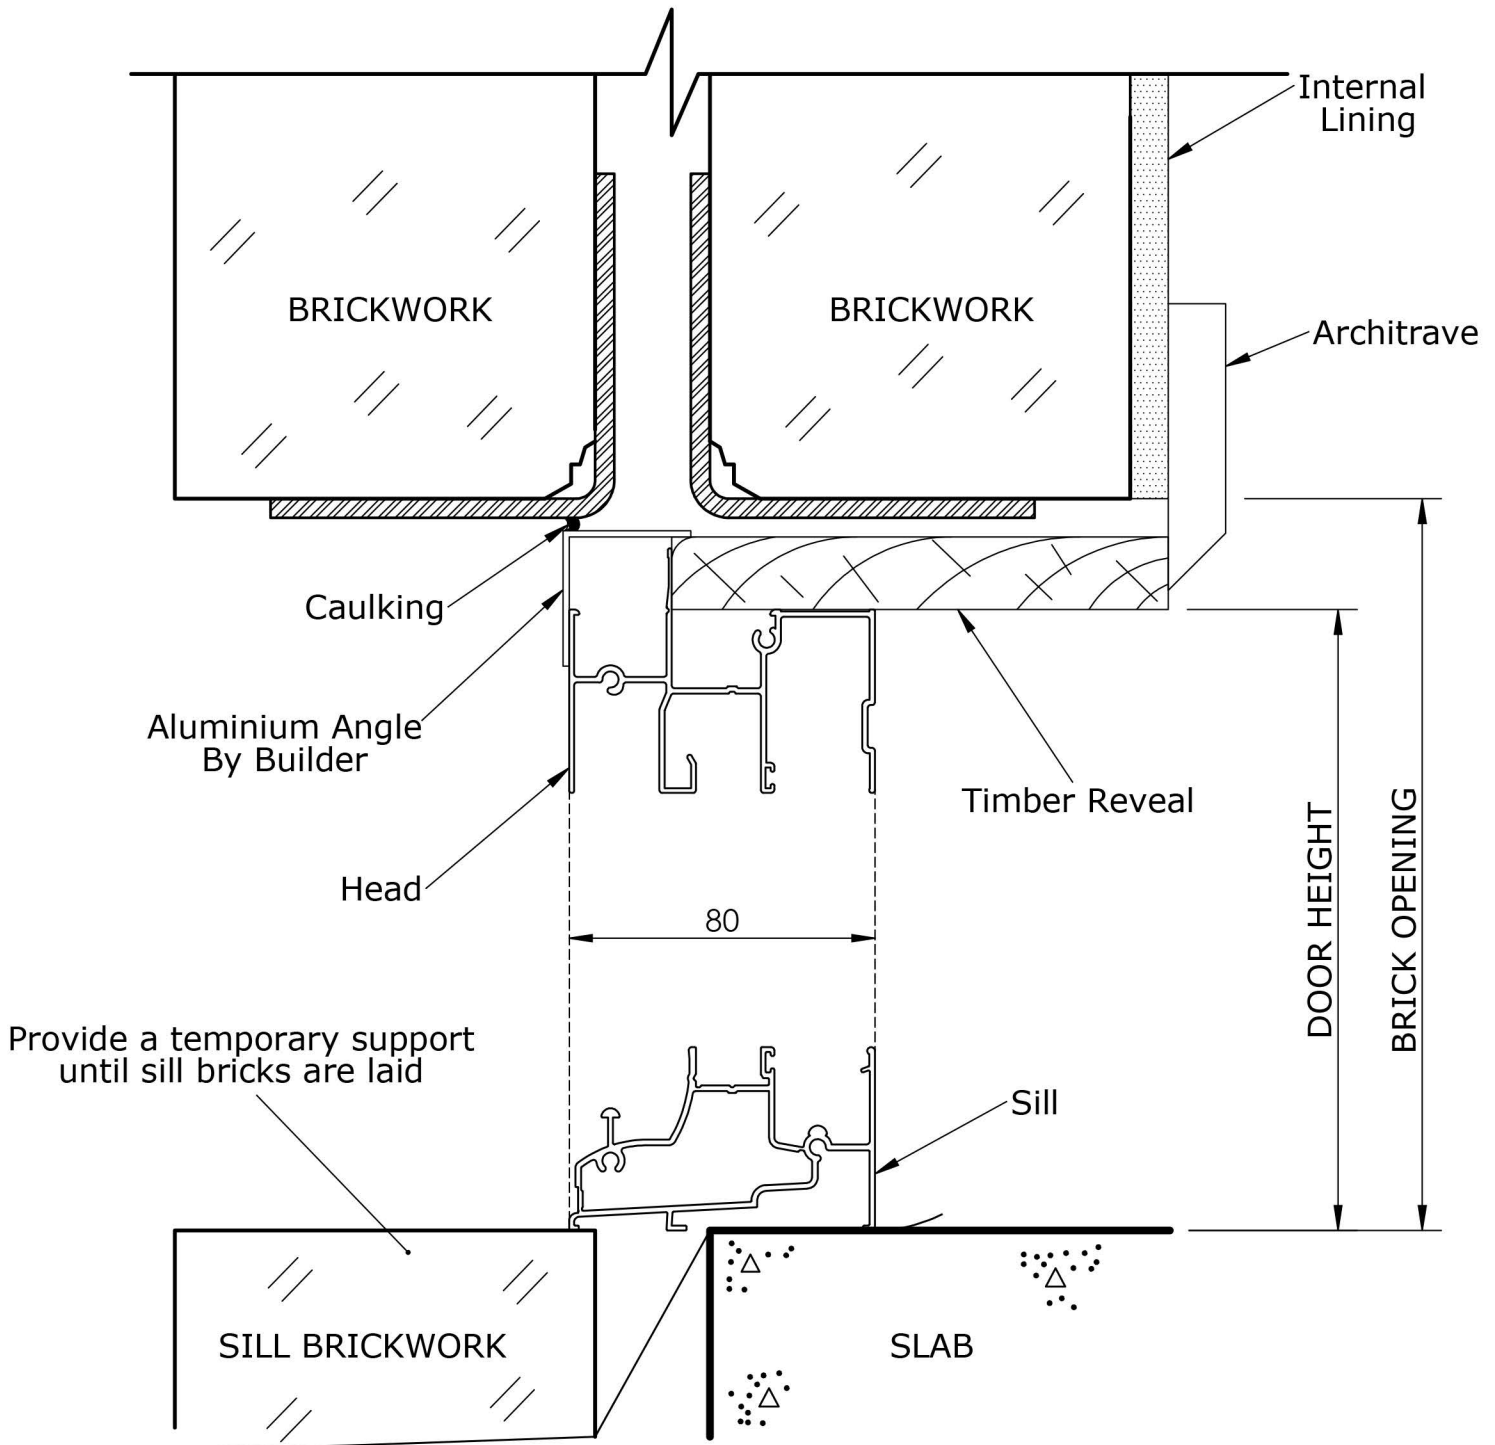

SOUTHERN STAR WINDOWS

BRICK VENEER (ASD100 JAMB DETAIL)

SOUTHERN STAR WINDOWS

BRICK VENEER (ASD100 HEAD / SILL DETAIL)

SOUTHERN STAR WINDOWS

CLADDING (ASD100 JAMB DETAIL)

SOUTHERN STAR WINDOWS

CLADDING (ASD100 HEAD DETAIL - EAVES OVER DOOR)

SOUTHERN STAR WINDOWS

CLADDING (ASD100 HEAD / SILL DETAIL)

SOUTHERN STAR WINDOWS

CAVITY BRICKWORK (ASD100 HEAD / SILL DETAIL - WALL OVER DOOR)

SOUTHERN STAR WINDOWS

CAVITY BRICKWORK (ASD100 JAMB DETAIL)