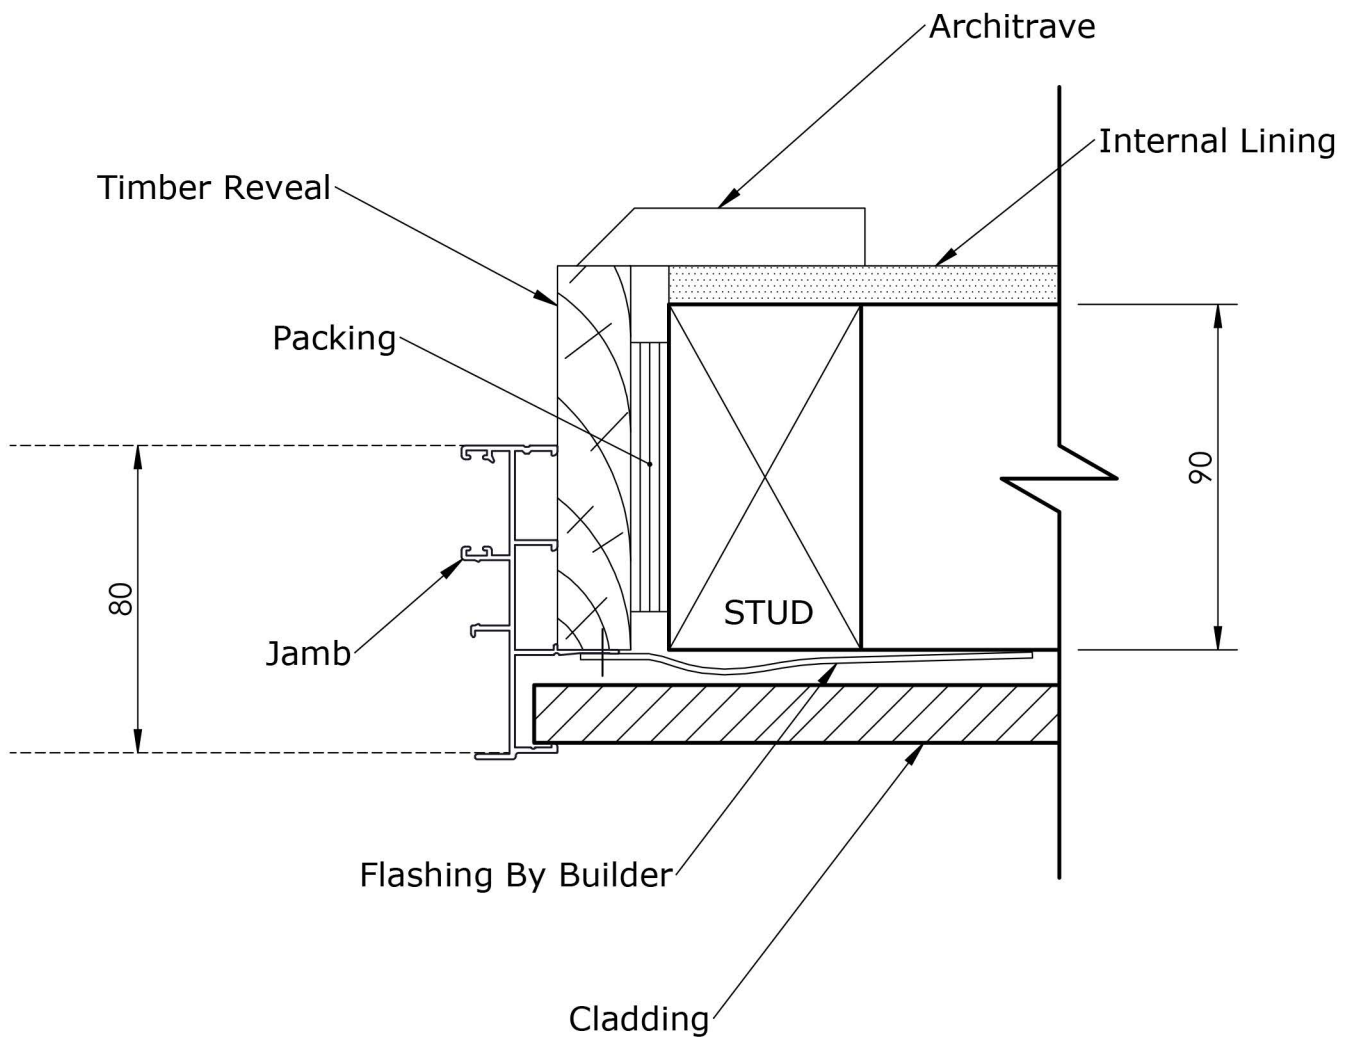

SOUTHERN STAR WINDOWS

BRICK VENEER (ASD100 JAMB DETAIL)

SOUTHERN STAR WINDOWS

BRICK VENEER (ASD100 HEAD / SILL DETAIL)

SOUTHERN STAR WINDOWS

CLADDING (ASD100 JAMB DETAIL)

SOUTHERN STAR WINDOWS

CLADDING (ASD100 HEAD DETAIL - EAVES OVER DOOR)

SOUTHERN STAR WINDOWS

CLADDING (ASD100 HEAD / SILL DETAIL)

SOUTHERN STAR WINDOWS

CAVITY BRICKWORK (ASD100 HEAD / SILL DETAIL - WALL OVER DOOR)

SOUTHERN STAR WINDOWS

CAVITY BRICKWORK (ASD100 JAMB DETAIL)