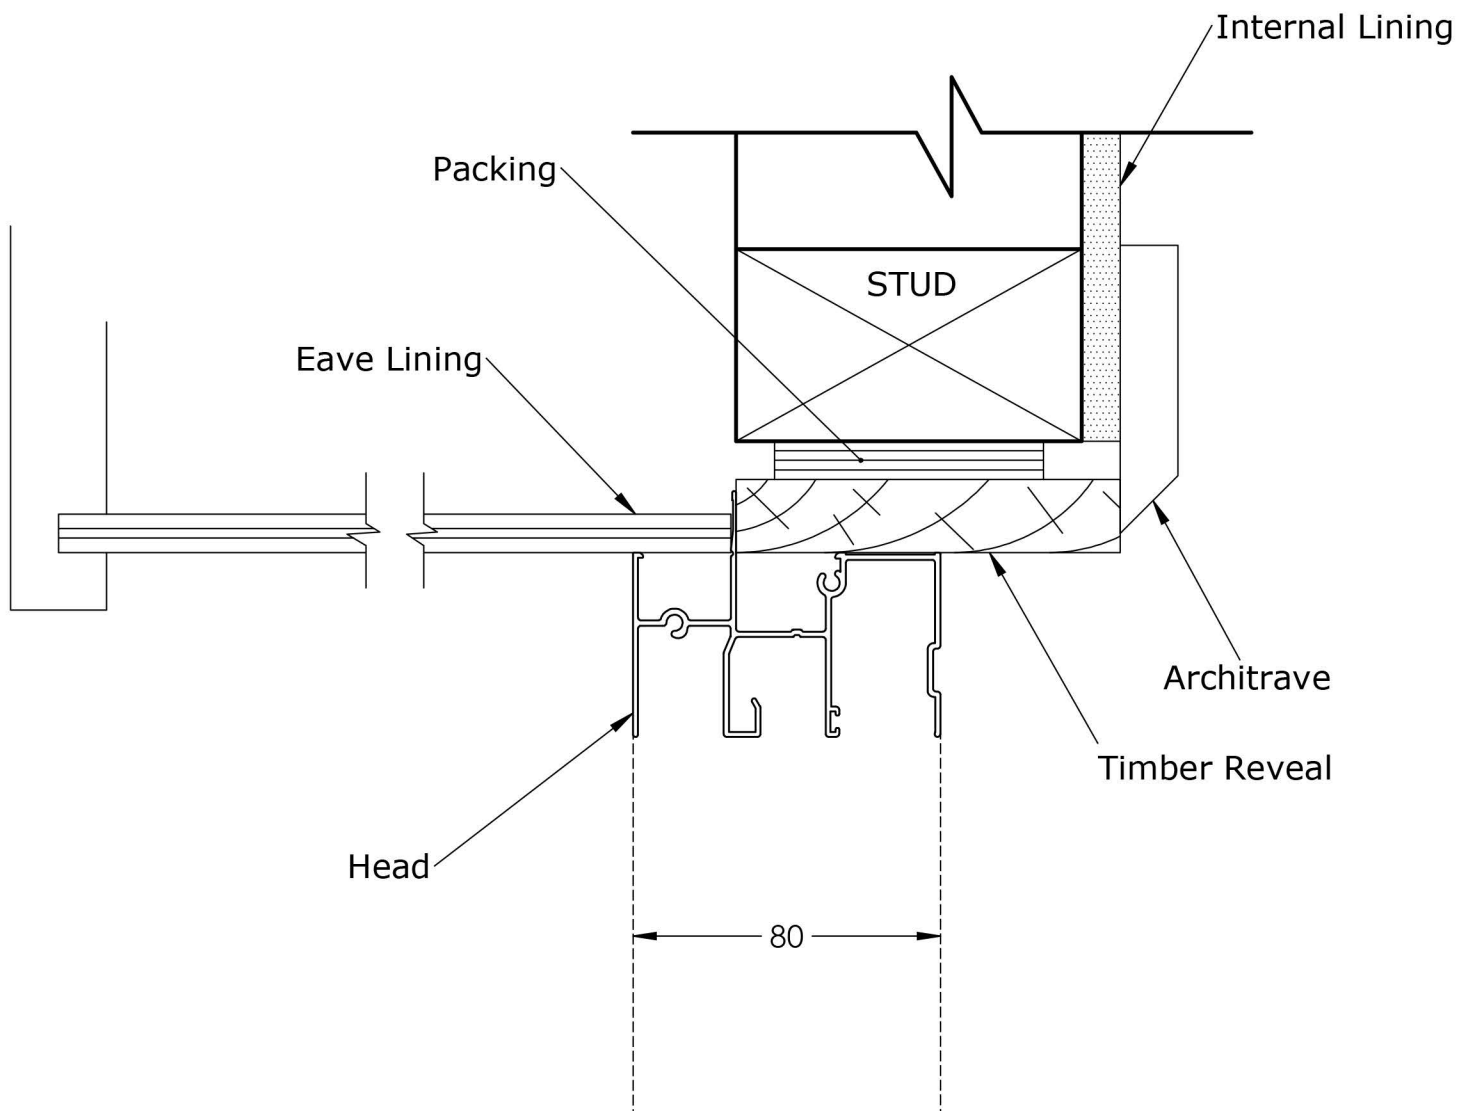

SOUTHERN STAR WINDOWS

BRICK VENEER (ASD100 JAMB DETAIL)

SOUTHERN STAR WINDOWS

BRICK VENEER (ASD100 HEAD / SILL DETAIL)

SOUTHERN STAR WINDOWS

CLADDING (ASD100 JAMB DETAIL)

SOUTHERN STAR WINDOWS

CLADDING (ASD100 HEAD DETAIL - EAVES OVER DOOR)

SOUTHERN STAR WINDOWS

CLADDING (ASD100 HEAD / SILL DETAIL)

SOUTHERN STAR WINDOWS

CAVITY BRICKWORK (ASD100 HEAD / SILL DETAIL - WALL OVER DOOR)

SOUTHERN STAR WINDOWS

CAVITY BRICKWORK (ASD100 JAMB DETAIL)