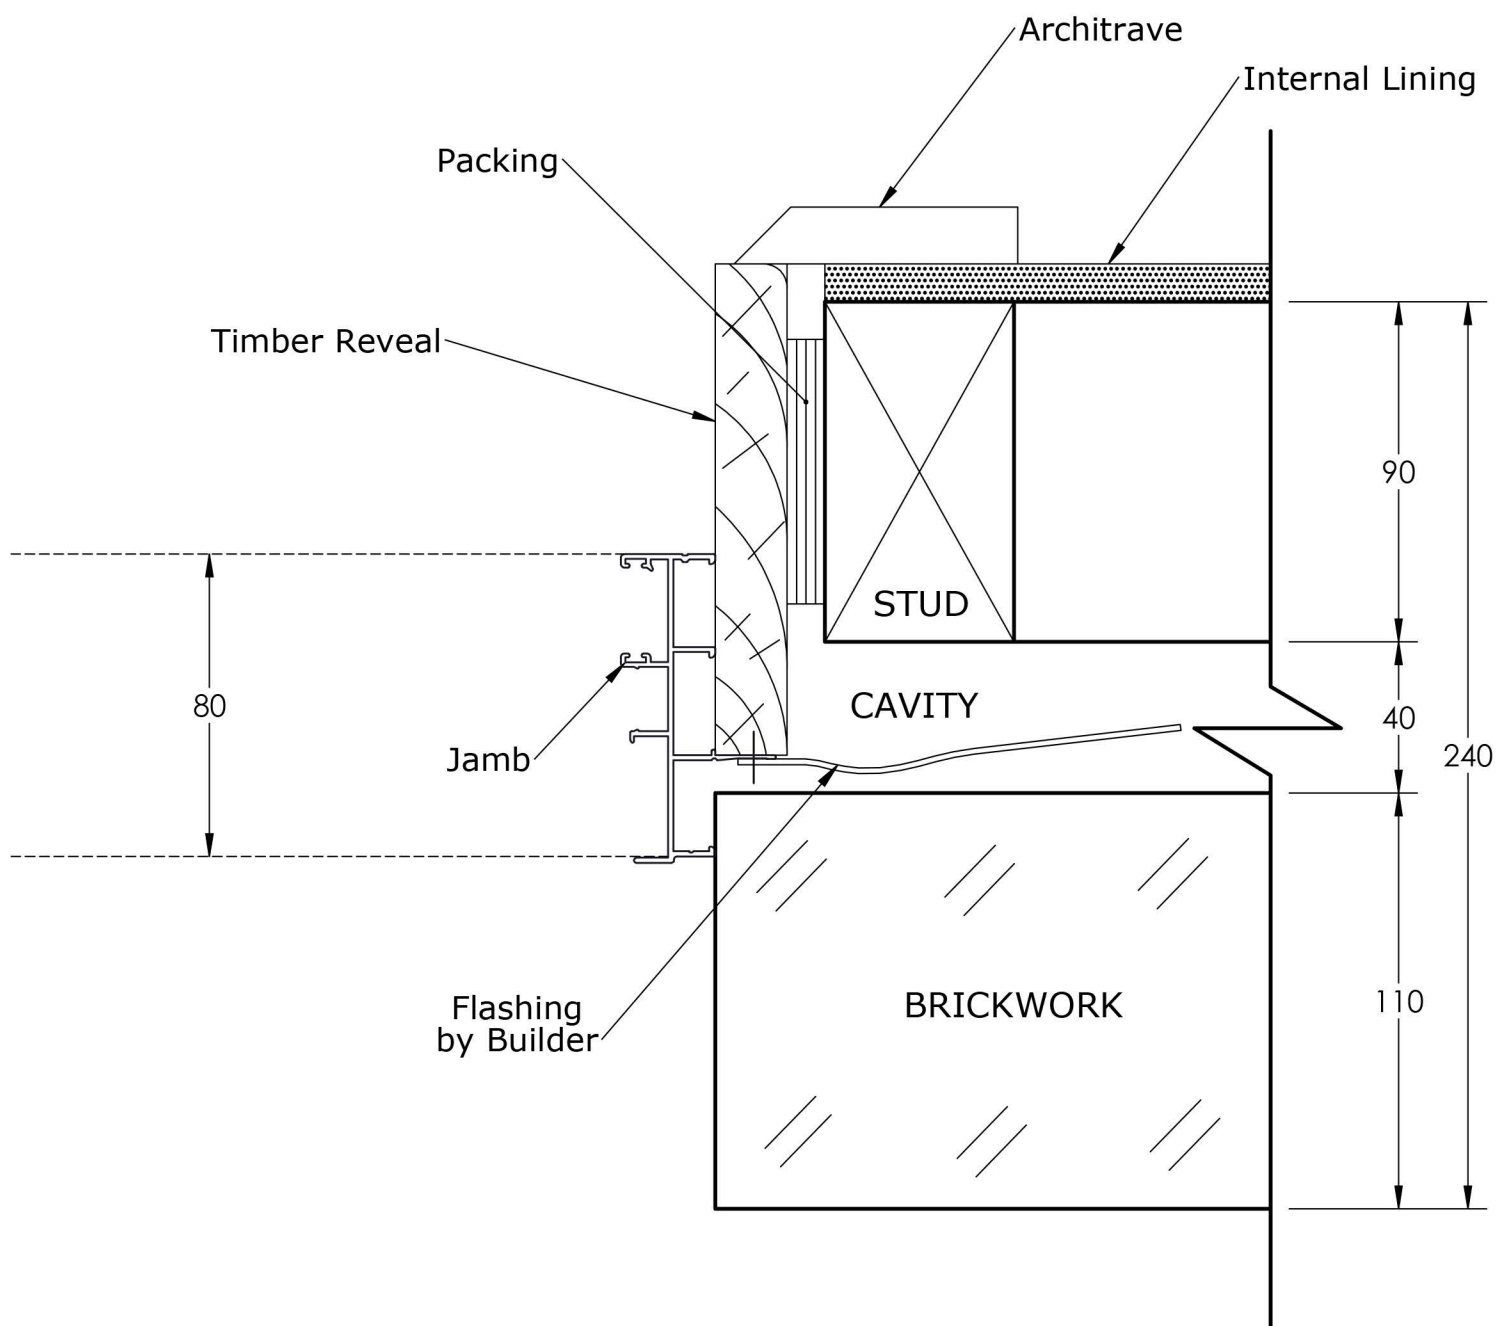

SOUTHERN STAR WINDOWS

BRICK VENEER (ASD100 JAMB DETAIL)

SOUTHERN STAR WINDOWS

BRICK VENEER (ASD100 HEAD / SILL DETAIL)

SOUTHERN STAR WINDOWS

CLADDING (ASD100 JAMB DETAIL)

SOUTHERN STAR WINDOWS

CLADDING (ASD100 HEAD DETAIL - EAVES OVER DOOR)

SOUTHERN STAR WINDOWS

CLADDING (ASD100 HEAD / SILL DETAIL)

SOUTHERN STAR WINDOWS

CAVITY BRICKWORK (ASD100 HEAD / SILL DETAIL - WALL OVER DOOR)

SOUTHERN STAR WINDOWS

CAVITY BRICKWORK (ASD100 JAMB DETAIL)