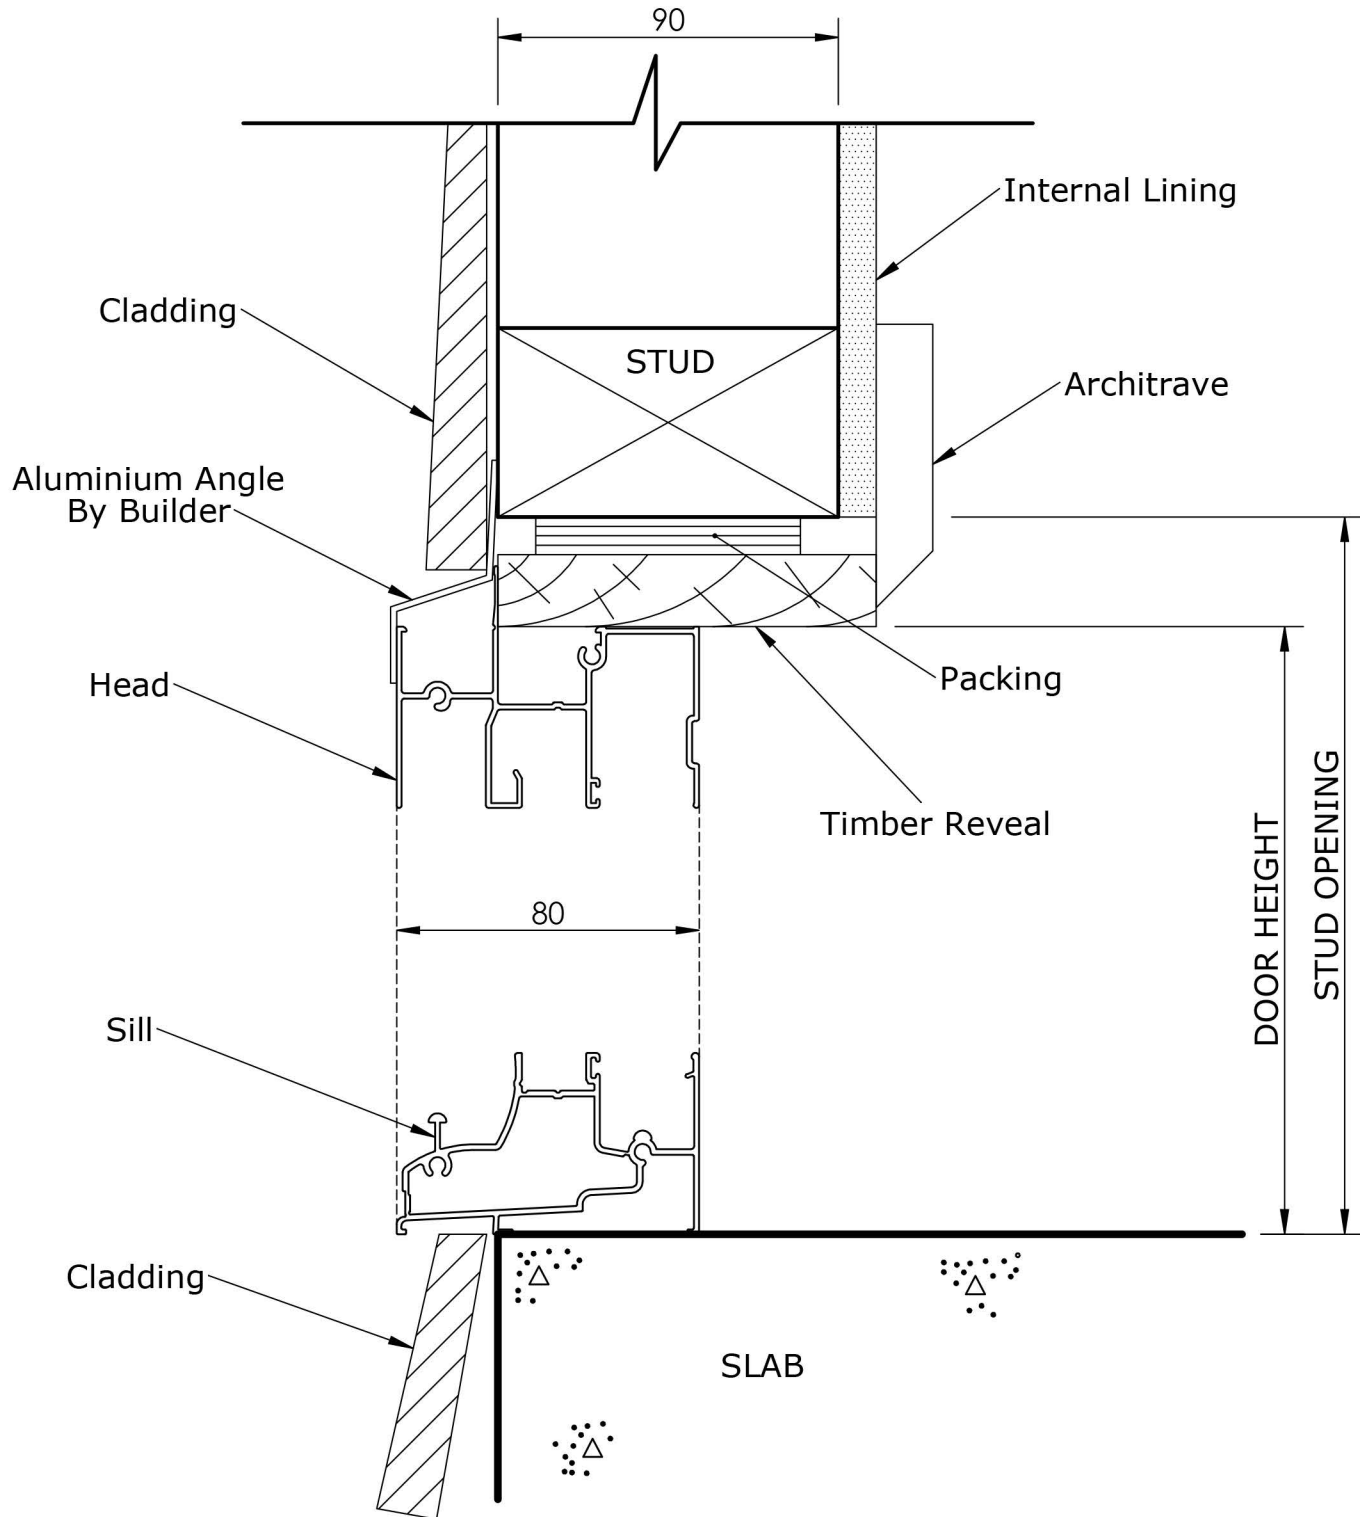

SOUTHERN STAR WINDOWS

BRICK VENEER (ASD100 JAMB DETAIL)

SOUTHERN STAR WINDOWS

BRICK VENEER (ASD100 HEAD / SILL DETAIL)

SOUTHERN STAR WINDOWS

CLADDING (ASD100 JAMB DETAIL)

SOUTHERN STAR WINDOWS

CLADDING (ASD100 HEAD DETAIL - EAVES OVER DOOR)

SOUTHERN STAR WINDOWS

CLADDING (ASD100 HEAD / SILL DETAIL)

SOUTHERN STAR WINDOWS

CAVITY BRICKWORK (ASD100 HEAD / SILL DETAIL - WALL OVER DOOR)

SOUTHERN STAR WINDOWS

CAVITY BRICKWORK (ASD100 JAMB DETAIL)