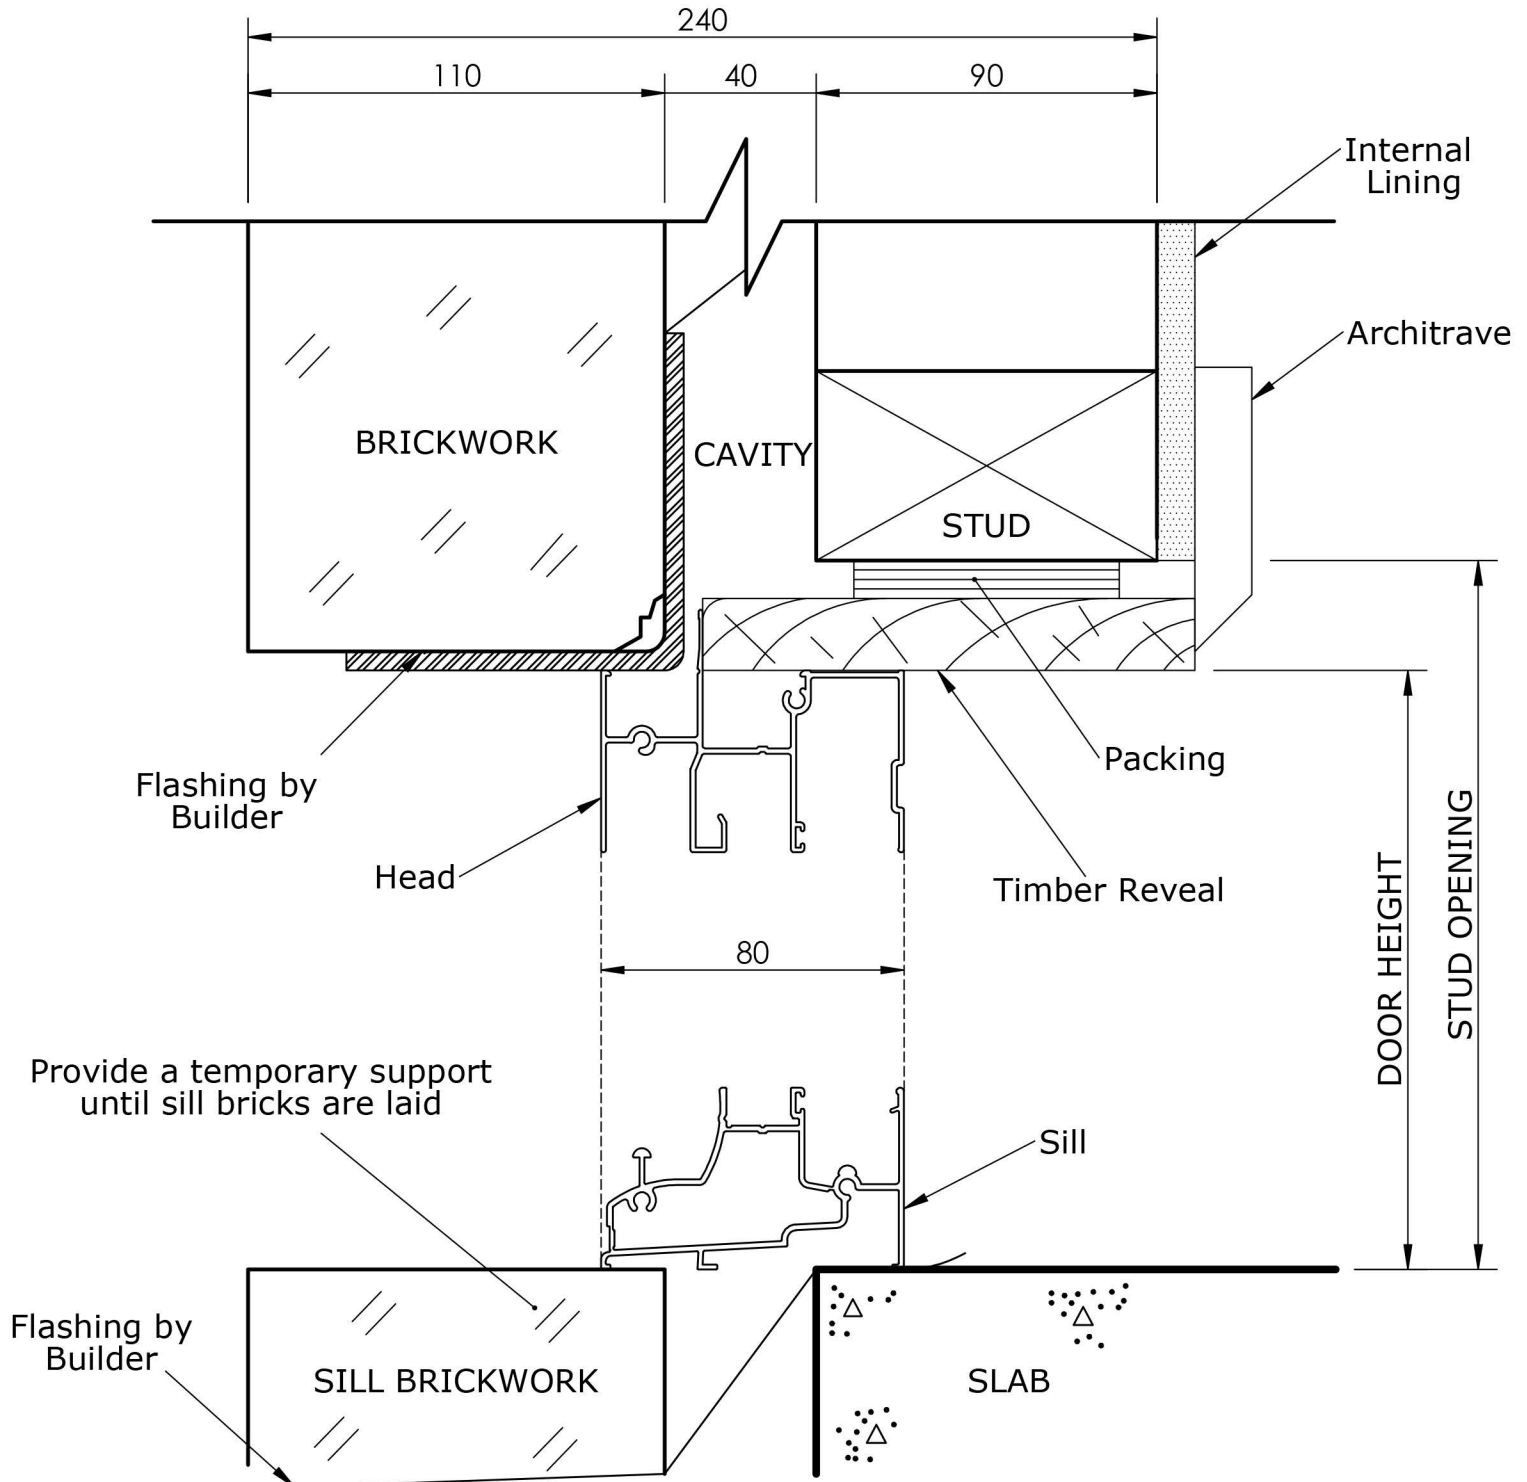

SOUTHERN STAR WINDOWS

BRICK VENEER (ASD100 JAMB DETAIL)

SOUTHERN STAR WINDOWS

BRICK VENEER (ASD100 HEAD / SILL DETAIL)

SOUTHERN STAR WINDOWS

CLADDING (ASD100 JAMB DETAIL)

SOUTHERN STAR WINDOWS

CLADDING (ASD100 HEAD DETAIL - EAVES OVER DOOR)

SOUTHERN STAR WINDOWS

CLADDING (ASD100 HEAD / SILL DETAIL)

SOUTHERN STAR WINDOWS

CAVITY BRICKWORK (ASD100 HEAD / SILL DETAIL - WALL OVER DOOR)

SOUTHERN STAR WINDOWS

CAVITY BRICKWORK (ASD100 JAMB DETAIL)